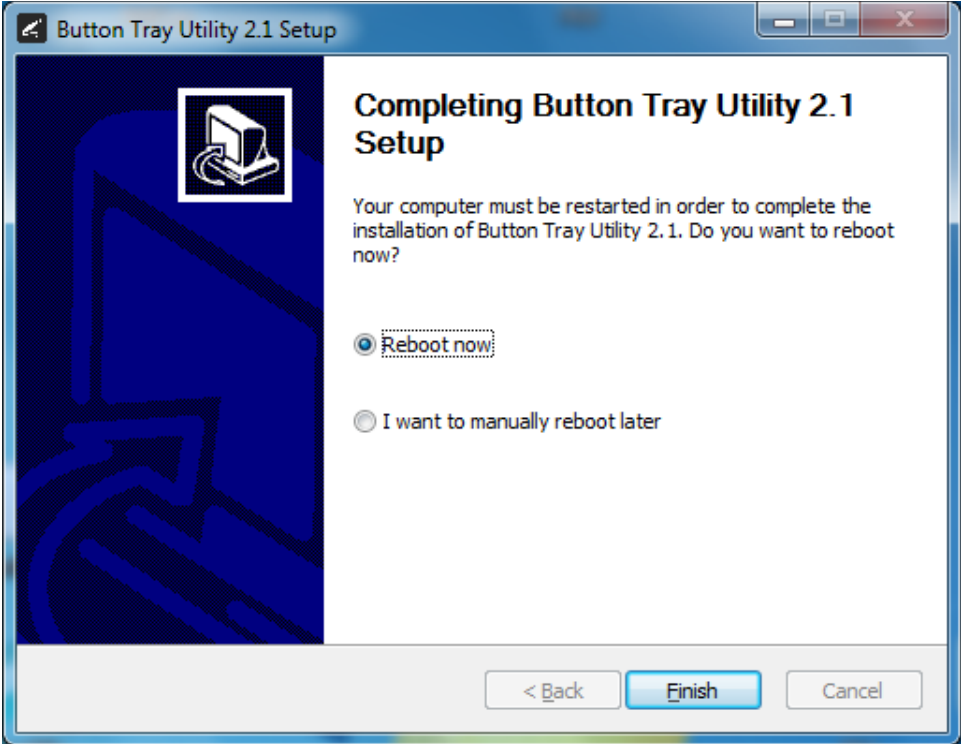

6) Select a reboot option (if prompted) and click on the Finish button.

7) Right click on the Button Tray Utility icon in your system tray and select Preferences.