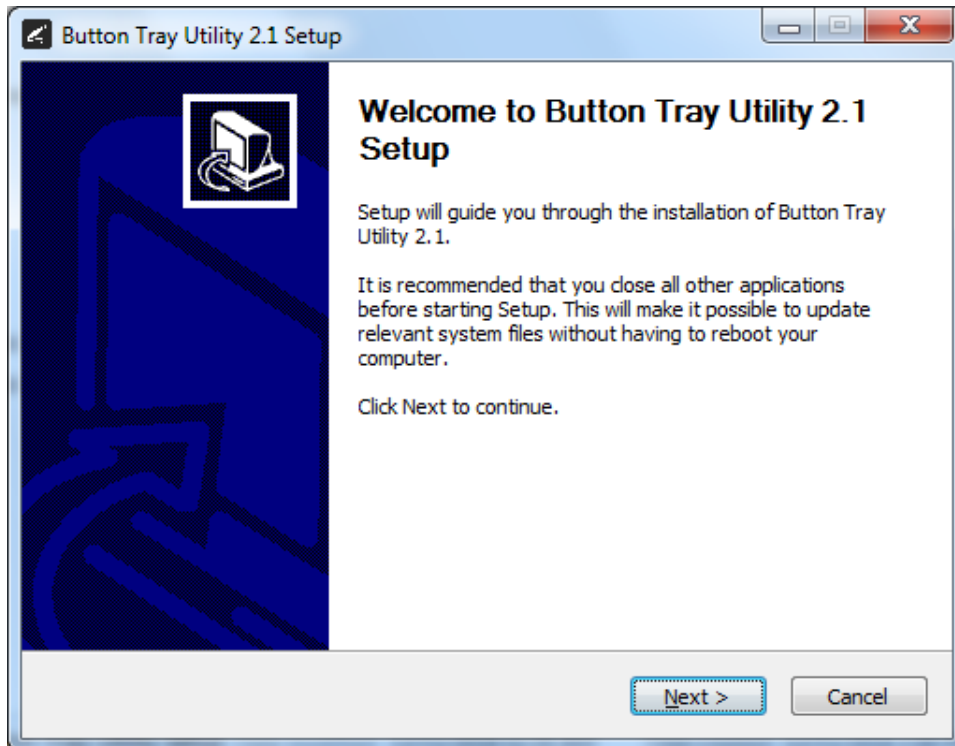

Setup Guide for Ascend Imaging (Windows version only).

- 1) Install the REALCLOUD HD1 camera button software utility. The installer is located on the REALCLOUD HD1 flash drive in the Button Software folder. Or REALCLOUD Website <http://www.realcloudimaging.com/support/>
Scroll down the Support Page to the Downloads Section. Click the “Capture Button Software” button. This will start downloading the Button-Tray-Utility.zip , once downloaded open the zip file and Install the REALCLOUD HD1 camera button tray utility software.
- 2) Select the Next button on the Welcome screen.

3) Select the install destination folder and click on the Install button.

4) Plug the REALCLOUD HD1 camera into the computer and click on the OK button to start the installation process.

5) Click on the Next button to continue.