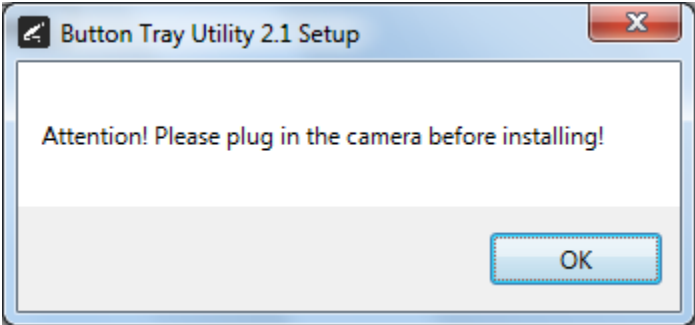

Setup Guide for Ascend Imaging (Windows version only).

- 1) Install the REALCLOUD HD1 camera button software utility. The installer is located on the REALCLOUD HD1 flash drive in the Button Software folder. Or REALCLOUD Website <http://www.realcloudimaging.com/support/>
Scroll down the Support Page to the Downloads Section. Click the “Capture Button Software” button. This will start downloading the Button-Tray-Utility.zip , once downloaded open the zip file and Install the REALCLOUD HD1 camera button tray utility software.
- 2) Select the Next button on the Welcome screen.

3) Select the install destination folder and click on the Install button.

4) Plug the REALCLOUD HD1 camera into the computer and click on the OK button to start the installation process.

5) Click on the Next button to continue.