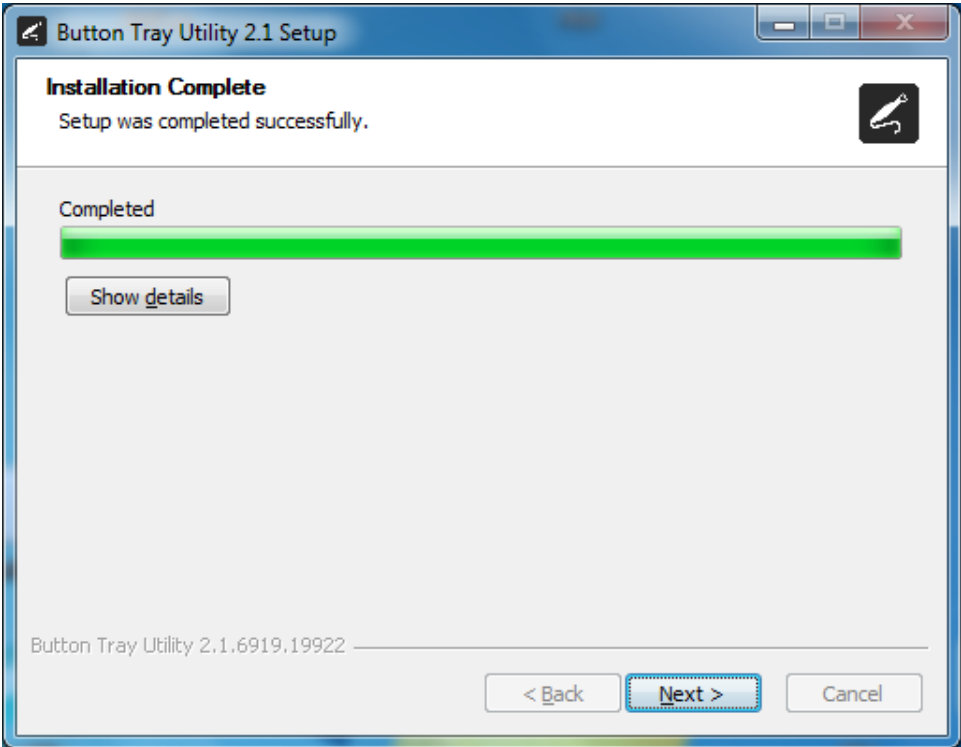

Setup Guide for Ascend Imaging (Windows version only).

- 1) Install the REALCLOUD HD1 camera button software utility. The installer is located on the REALCLOUD HD1 flash drive in the Button Software folder. Or REALCLOUD Website <http://www.realcloudimaging.com/support/>
Scroll down the Support Page to the Downloads Section. Click the “Capture Button Software” button. This will start downloading the Button-Tray-Utility.zip , once downloaded open the zip file and Install the REALCLOUD HD1 camera button tray utility software.
- 2) Select the Next button on the Welcome screen.

3) Select the install destination folder and click on the Install button.

4) Plug the REALCLOUD HD1 camera into the computer and click on the OK button to start the installation process.

5) Click on the Next button to continue.