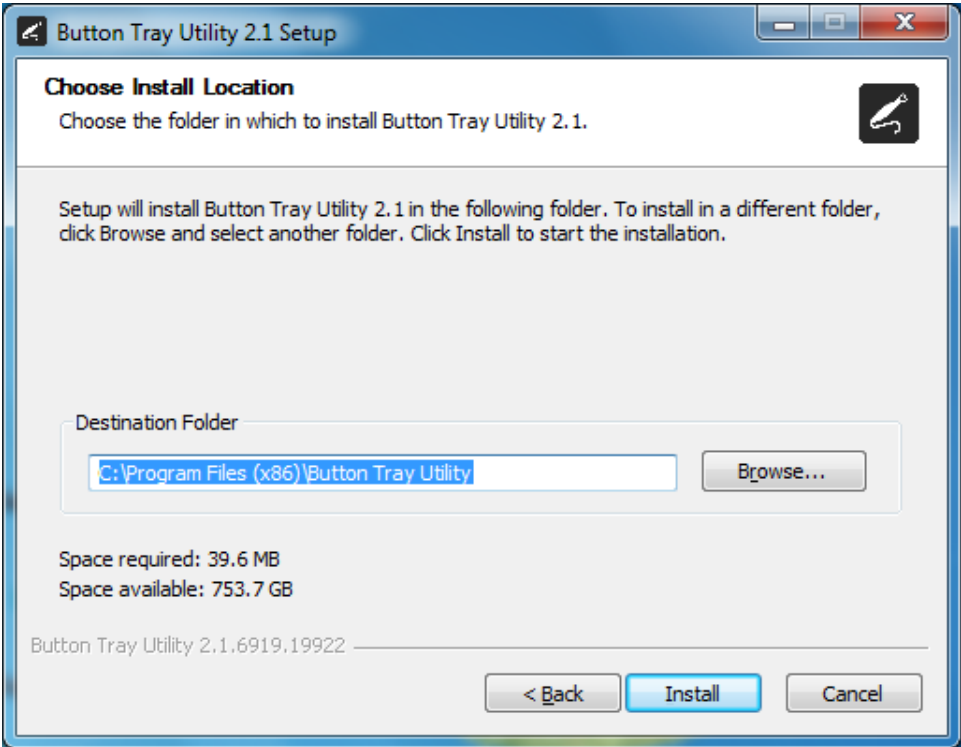

Setup Guide for Ascend Imaging (Windows version only).

- 1) Install the REALCLOUD HD1 camera button software utility. The installer is located on the REALCLOUD HD1 flash drive in the Button Software folder. Or REALCLOUD Website <http://www.realcloudimaging.com/support/>
Scroll down the Support Page to the Downloads Section. Click the “Capture Button Software” button. This will start downloading the Button-Tray-Utility.zip , once downloaded open the zip file and Install the REALCLOUD HD1 camera button tray utility software.
- 2) Select the Next button on the Welcome screen.

3) Select the install destination folder and click on the Install button.

4) Plug the REALCLOUD HD1 camera into the computer and click on the OK button to start the installation process.

5) Click on the Next button to continue.